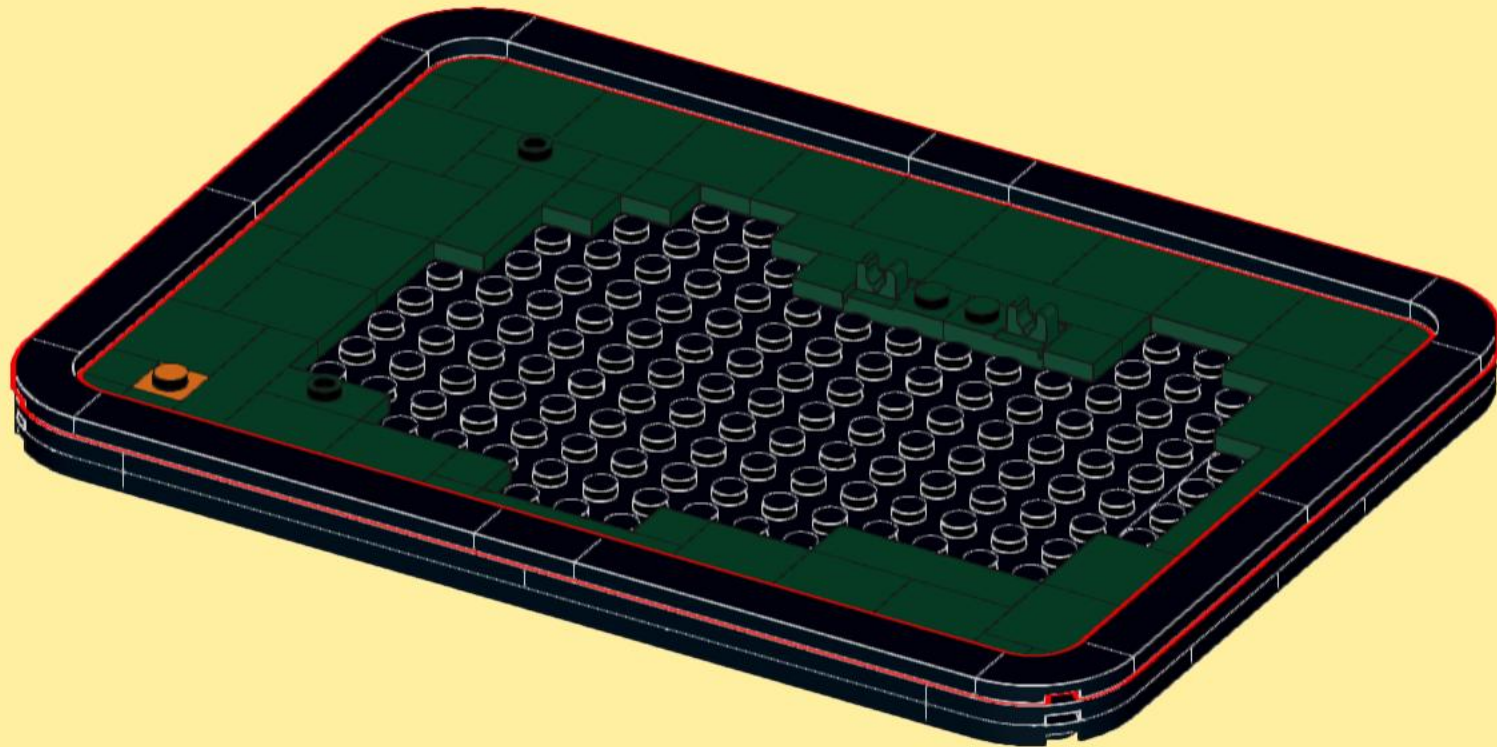

MINI THUNDER MOUNTAIN

by Yatkuu
320 parts

Mini Thunder Mountain Building Instructions – version 1.2 – October 2023 ©Yatkuu -- All rights reserved
Redistribution, Resale or Reproduction of this document, partial or total, with or without commercial
purposes, is strictly prohibited without prior written permission from Yatkuu.

Mini Theme Park Rides Series by Yatkoo - build them all!

1

2

3

4

5

6

7